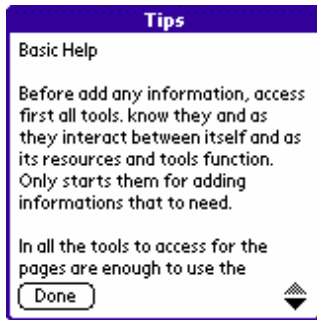

### Initial Interface

Here you choose the tool you wish to use.

Here as in the screens of other tools you choose the option from the menu of action it deems necessary. **Note:** You may copy of Memos from his Palm all the information and put in Woman and copy and paste it to use Memopad from the Palm Desktop. In the button transfer tools. It facilitates the transfer to another Palm that has the installed Woman.

Here as on the screens of other tools you choose from the menu and access the standard palm tools and shut return to them directly to the woman.

The help is present in all the tools, when you have doubt consultation it without having to open the manual. You access through the (i) icon at the top right of your screen.