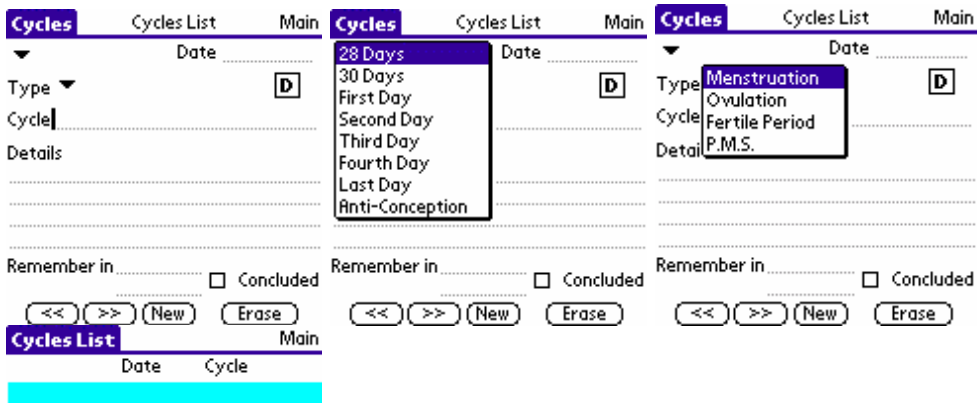

### Initial Interface

Here you choose the tool you wish to use.

Here as in the screens of other tools you choose the option from the menu of action it deems necessary. **Note:** You may copy of Memos from his Palm all the information and put in Woman and copy and paste it to use Memopad from the Palm Desktop. In the button transfer tools. It facilitates the transfer to another Palm that has the installed Woman.

Here as on the screens of other tools you choose from the menu and access the standard palm tools and shut return to them directly to the woman.

The help is present in all the tools, when you have doubt consultation it without having to open the manual. You access through the (i) icon at the top right of your screen.

Here you have a diary.

Here you organize your daily activities. Will be available, the tool agenda.

Here you control your cycles (Premenstrual syndrome - PMS, fertility, menstruation etc). Here you see their cycles.