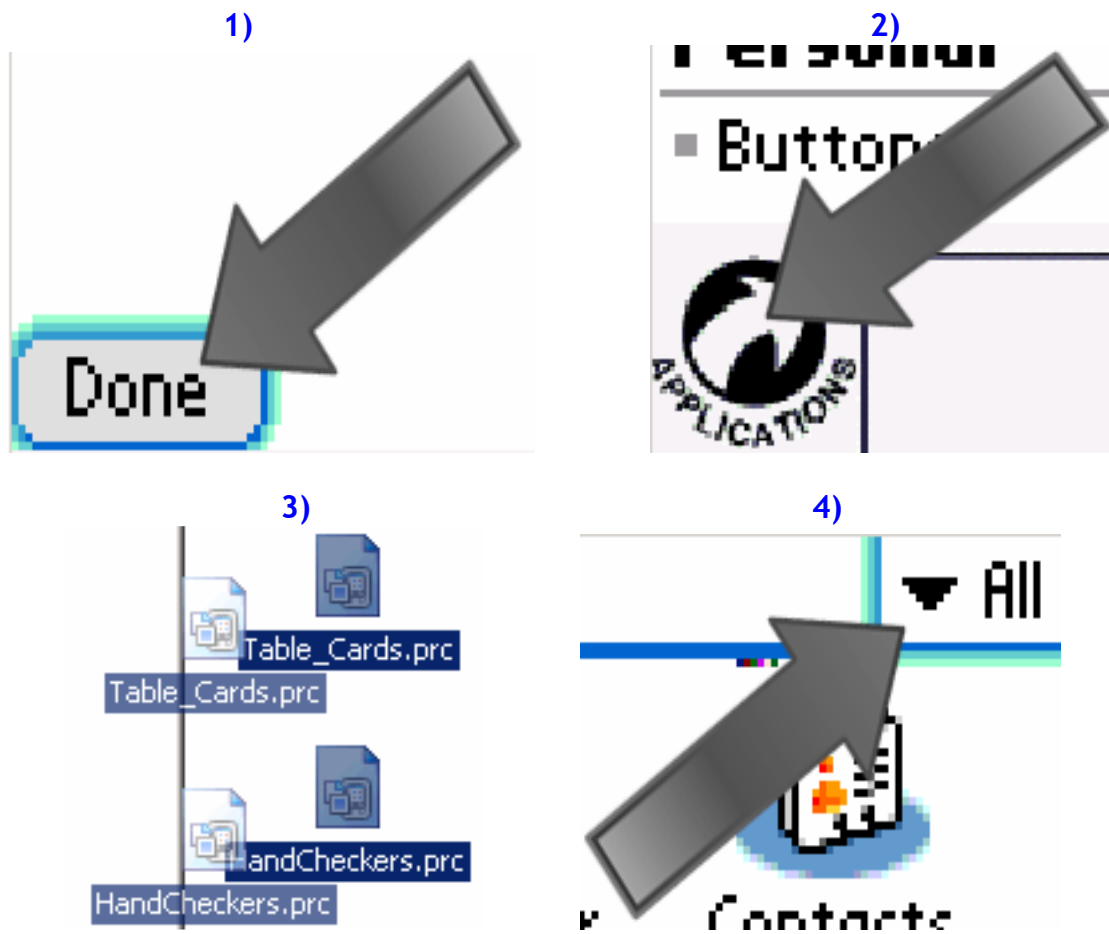

After Install

Look below and wait 60 seconds for HAND-e load

DRAG for emulator our games

PLAY - ENJOY!!!